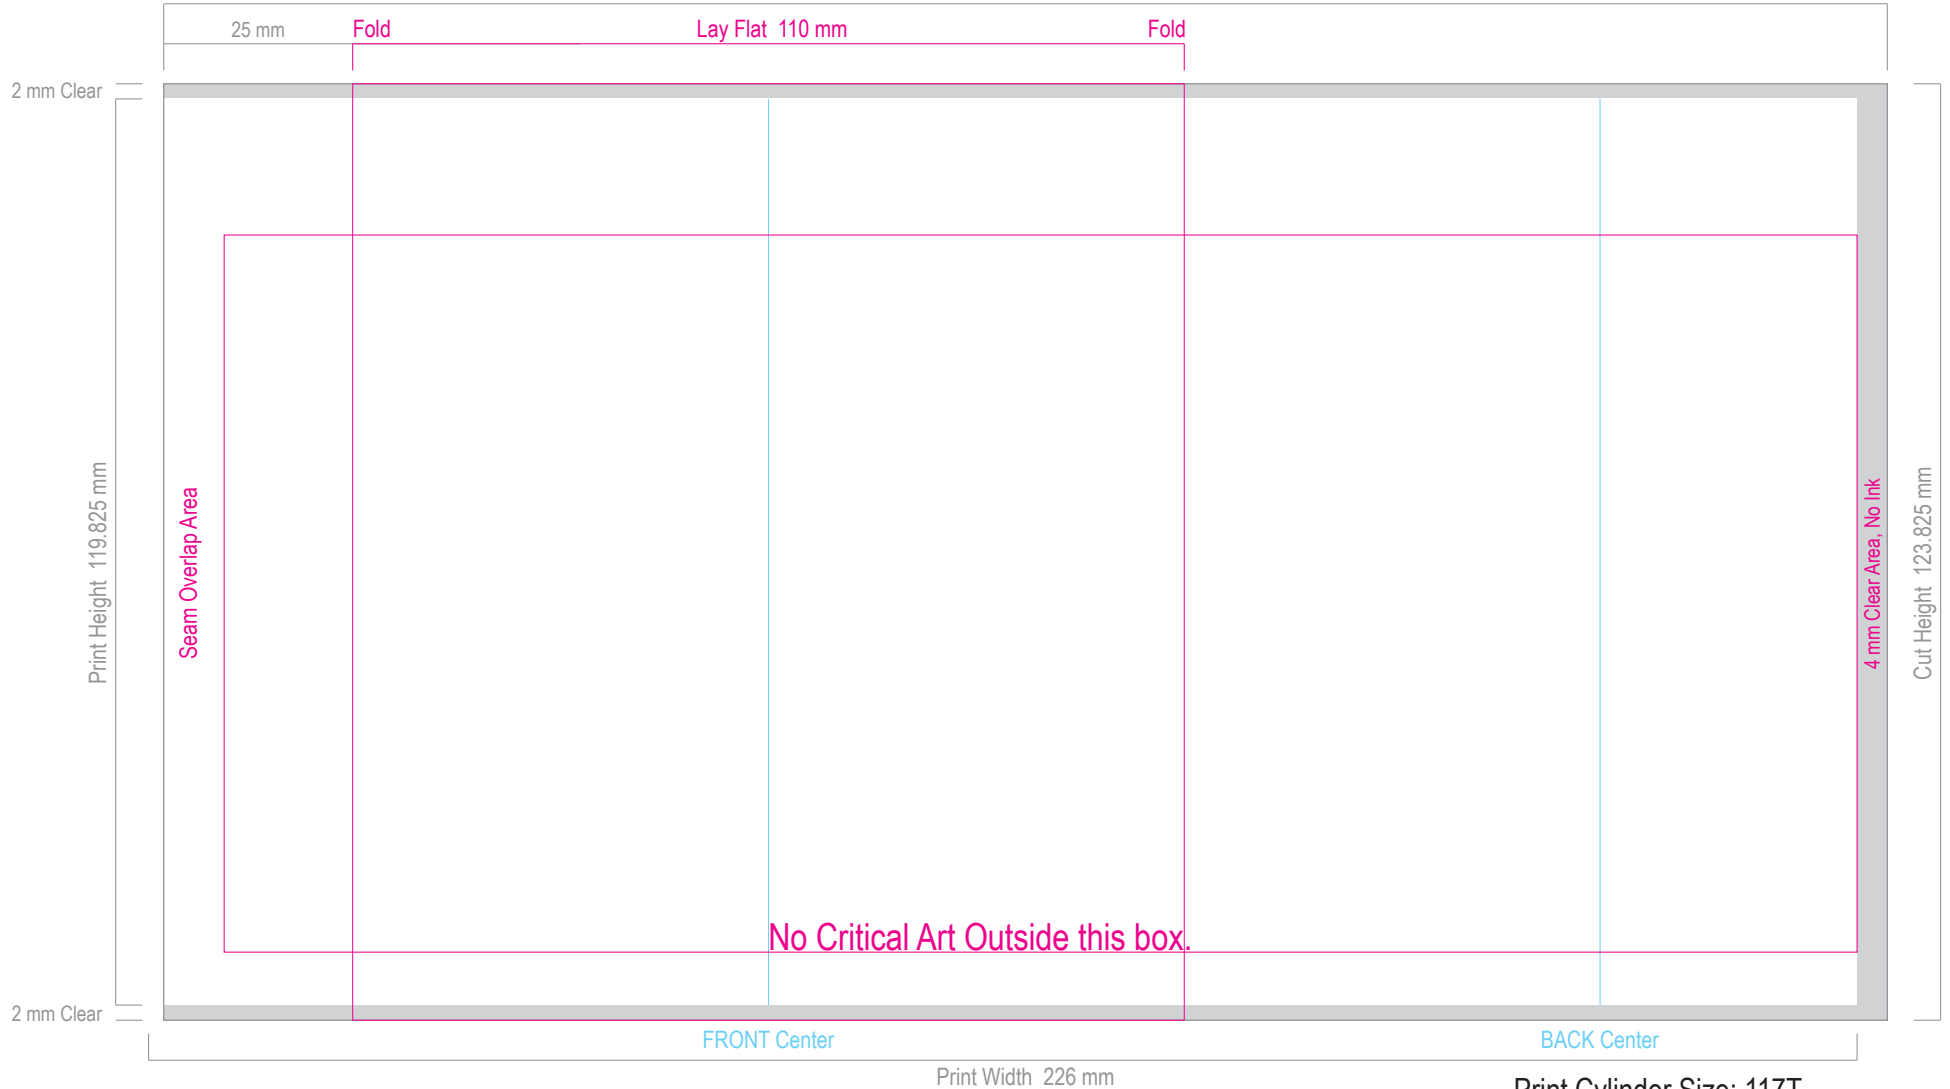

Slit Width 228 mm

Slit Width: 228mm (8.976")
Cut Height: 123.825mm (4.875")
Lay Flat Width: 110mm (4.331")

Digital HP Press
4 Color & White
Clear PVC

Clear Slip Coat
6" Core Rolls of
Finish Seam Out, Bottom First

Print Cylinder Size: 117T
▼ LEADING EDGE ▼